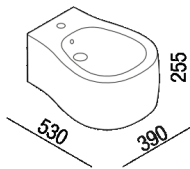

Bidet  
 ACER0895BR\_

Patricia Urquiola, 2019

Round shaped wall mounted bidet.

**Finiture**

-  Matt white
-  White/dark grey
-  Glossy white

**Materiali**

-  Ceramic

Wall mounted ceramic bidet available in white or two-coloured (with grey external surface RAL7021), with one tap hole; with overflow hole complete with polished stainless-steel overflow collar and fixing kit. The white version is also available with matt exterior. Designed to take waste .MET0346P. A recessed metal support AMET0315 or another compatible system is mandatory.

Altezza:	25.5 cm	10" 3/64 inches
Larghezza:	39 cm	15" 23/64 inches
Peso:	21 kg	46 lbs
Profondità :	53 cm	20" 43/64 inches
Capacità:	7.5 l	2 gal
Confezione:	47 x 68 x 42 cm	18" 4/8 x 26" 6/8 x 16" 4/8 inches
Peso della confezione:	30 kg	66 lbs