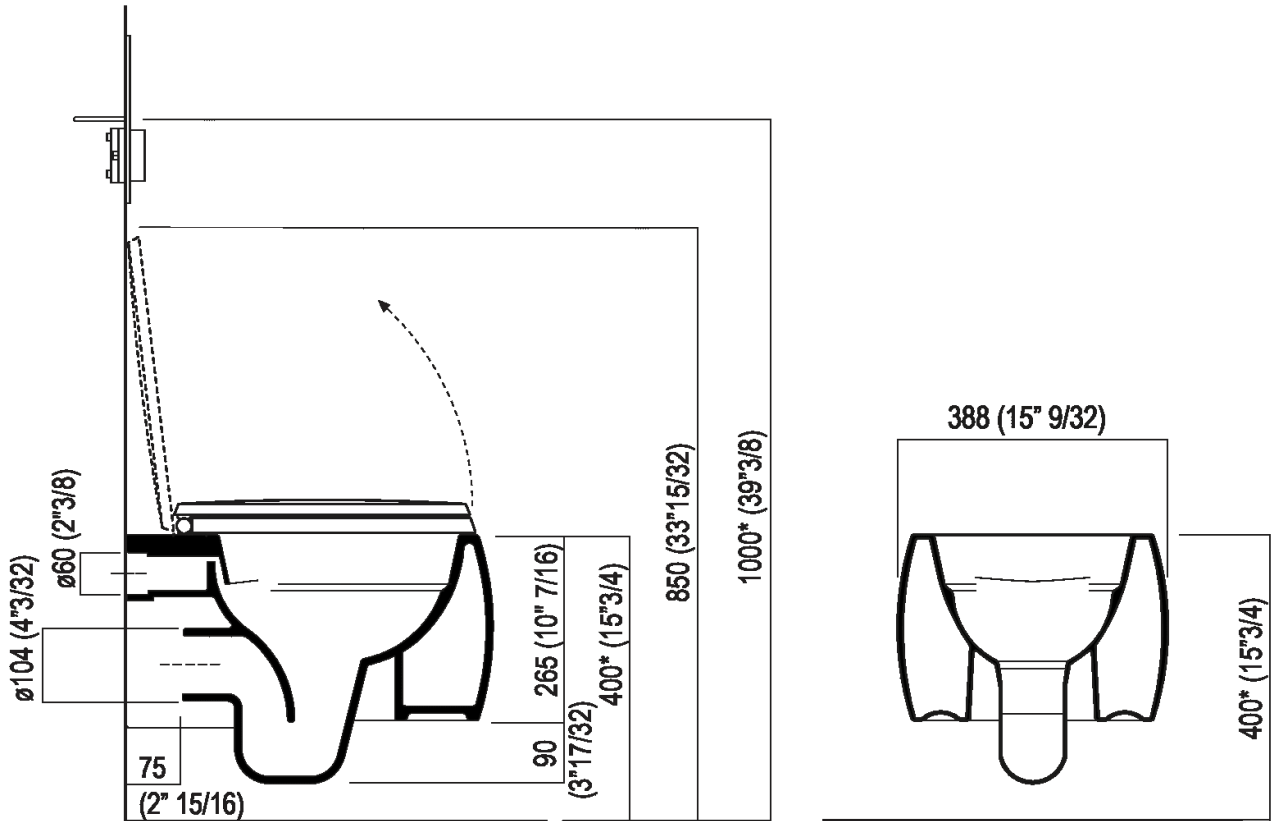

Installation notes

*h.consigliata / advised h.