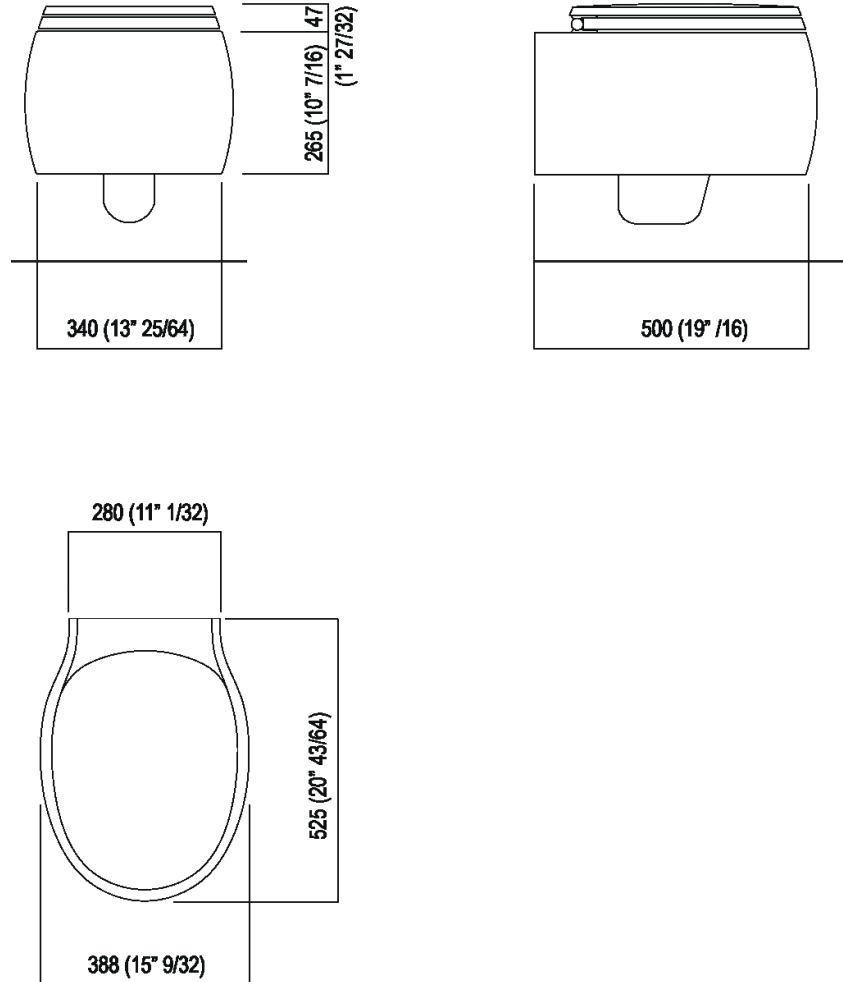

Main dimensions