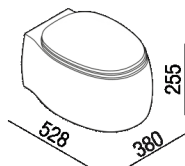

WC complete with seat with soft-closing mechanism
 ACER0897WR_

Patricia Urquiola, 2010

Wall mounted sanitary ware with round and streamlined shape.

Finiture

-  Matt white
-  White/dark grey
-  Glossy white
-  Green
-  Dark grey

Materiali

-  Ceramic

Wall mounted wc without flush rim with wall drain. Made of white or two-tone ceramic (RAL7021 grey exterior) or colored, both internally and externally, in dark grey or opaque green. The white version is also available with matt exterior and matt seat. Suitable for jet flush action and flushometer valve, suitable for wall recessed or external cistern; complete with seat in resin with soft-closing mechanism, with fixing kit.

Altezza:	25.5 cm	10" inches
Larghezza:	38 cm	15" inches
Peso:	20 kg	44 lbs
Profondità :	52.8 cm	20" 3/4 inches
Confezione:	47 x 68 x 42 cm	18"4/8 x 26"6/8 x 16"4/8 inches
Peso della confezione:	23 kg	51 lbs