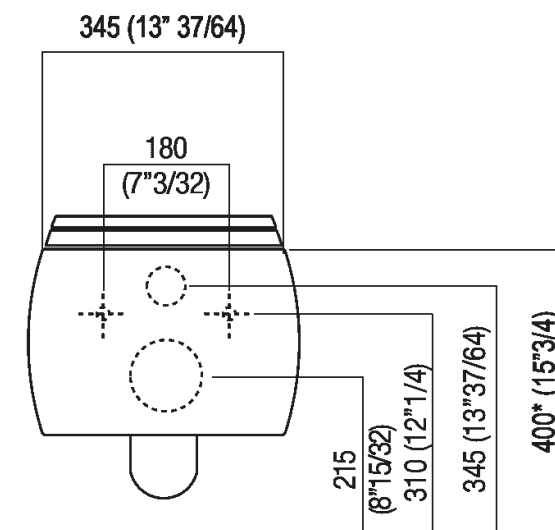

Altezza:	25.5 cm	10" inches
Larghezza:	38 cm	15" inches
Peso:	20 kg	44 lbs
Profondità :	52.8 cm	20" 3/4 inches
Confezione:	47 x 68 x 42 cm	18"4/8 x 26"6/8 x 16"4/8 inches
Peso della confezione:	23 kg	51 lbs

Note: To be used with Geberit built-in cisterns: Combifix and Duofix mod. Sigma 8 and Sigma 12. A recessed metal support AMET0315 or another compatible system is mandatory.

Main dimensions

Installation notes