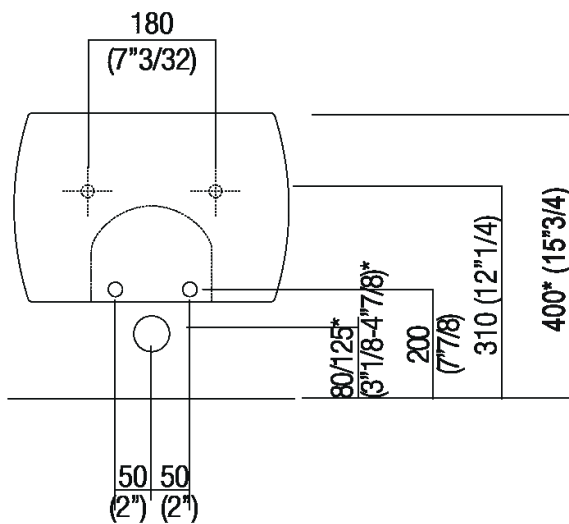

Bidet
 ACER0897B_

Patricia Urquiola, 2010

Wall mounted bidet with round and streamlined shape.

Finiture

-  Matt white
-  White/dark grey
-  Glossy white
-  Green
-  Dark grey

Materiali

-  Ceramic

Wall mounted ceramic bidet available in white or two-coloured (grey external surface RAL7021), with one tap hole; with overflow hole complete with polished stainless-steel overflow collar and fixing kit. The white version is also available with matt exterior. Designed for waste .MET0346P or .MET0562.

Altezza:	25.5 cm	10" inches
Larghezza:	38 cm	15" inches
Peso:	20 kg	44 lbs
Profondità :	52.8 cm	20" 3/4 inches
Capacità:	7.5 l	2 gal
Confezione:	47 x 68 x 42 cm	18" 4/8 x 26" 6/8 x 16" 4/8 inches
Peso della confezione:	23 kg	51 lbs

Note: A recessed metal support AMET0315 or another compatible system is mandatory.

Main dimensions

Installation notes

***h.consigliata / advised h.**