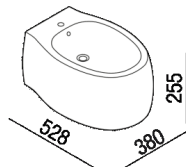

Bidet
 ACER0897B_

Patricia Urquiola, 2010

Wall mounted bidet with round and streamlined shape.

Finiture

-  Matt white
-  White/dark grey
-  Glossy white
-  Green
-  Dark grey

Materiali

-  Ceramic

Wall mounted ceramic bidet available in white or two-coloured (grey external surface RAL7021), with one tap hole; with overflow hole complete with polished stainless-steel overflow collar and fixing kit. The white version is also available with matt exterior. Designed for waste .MET0346P or .MET0562.

Altezza:	25.5 cm	10" inches
Larghezza:	38 cm	15" inches
Peso:	20 kg	44 lbs
Profondità :	52.8 cm	20" 3/4 inches
Capacità:	7.5 l	2 gal
Confezione:	47 x 68 x 42 cm	18" 4/8 x 26" 6/8 x 16" 4/8 inches
Peso della confezione:	23 kg	51 lbs