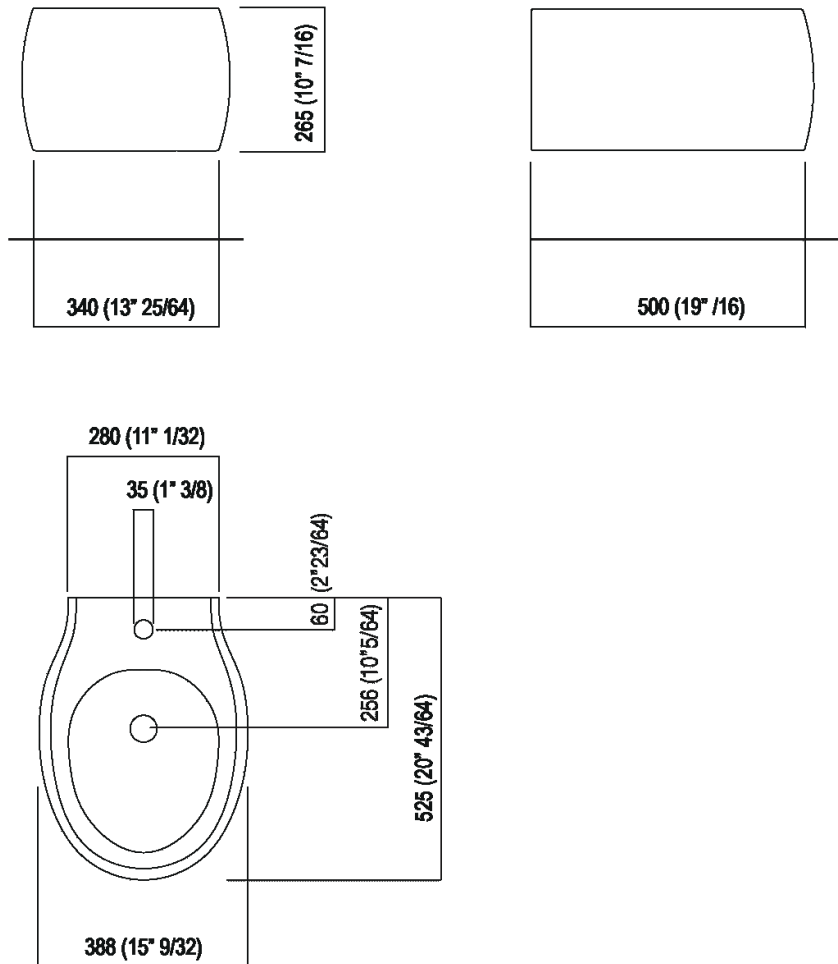

Bidet
 ACER0897B_

Patricia Urquiola, 2010

Wall mounted bidet with round and streamlined shape.

Finiture

-  Matt white
-  White/dark grey
-  Glossy white
-  Green
-  Dark grey

Materiali

-  Ceramic

Wall mounted ceramic bidet available in white or two-coloured (grey external surface RAL7021), with one tap hole; with overflow hole complete with polished stainless-steel overflow collar and fixing kit. The white version is also available with matt exterior. Designed for waste .MET0346P or .MET0562.

Altezza:	25.5 cm	10" inches
Larghezza:	38 cm	15" inches
Peso:	20 kg	44 lbs
Profondità :	52.8 cm	20" 3/4 inches
Capacità:	7.5 l	2 gal
Confezione:	47 x 68 x 42 cm	18" 4/8 x 26" 6/8 x 16" 4/8 inches
Peso della confezione:	23 kg	51 lbs

Note: A recessed metal support AMET0315 or another compatible system is mandatory.

Main dimensions

Installation notes

***h.consigliata / advised h.**