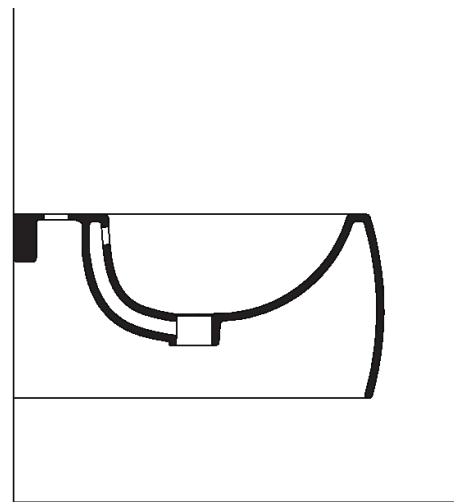

Bidet
 ACER0897B_

Patricia Urquiola, 2010

Wall mounted bidet with round and streamlined shape.

Finiture

-  Matt white
-  White/dark grey
-  Glossy white
-  Green
-  Dark grey

Materiali

-  Ceramic

Wall mounted ceramic bidet available in white or two-coloured (grey external surface RAL7021), with one tap hole; with overflow hole complete with polished stainless-steel overflow collar and fixing kit. The white version is also available with matt exterior. Designed for waste .MET0346P or .MET0562.

Altezza:	25.5 cm	10" inches
Larghezza:	38 cm	15" inches
Peso:	20 kg	44 lbs
Profondità :	52.8 cm	20" 3/4 inches
Capacità:	7.5 l	2 gal
Confezione:	47 x 68 x 42 cm	18" 4/8 x 26" 6/8 x 16" 4/8 inches
Peso della confezione:	23 kg	51 lbs

Note: A recessed metal support AMET0315 or another compatible system is mandatory.

Main dimensions

Installation notes

***h.consigliata / advised h.**