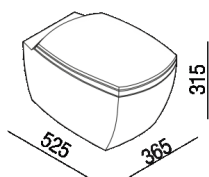

Rimless wall mounted WC complete with seat with soft-closing mechanism
 ACER0750WRRS_

Benedini Associati, 2019

Wall mounted WC with pure and simple shapes.

Finiture

Matt white

Glossy white

Materiali

Ceramic

Wall mounted rimless white ceramic flushdown bowl also available with matt exterior and matt seat. Suitable for jet flush action and flushometer valve, suitable for recessed or external cistern; complete with polyester seat, with soft-closing mechanism with quick release. To be used with Geberit built-in cisterns: Combifix and Duofix mod. Sigma 8 and Sigma 12. Fixing kit included. It is mandatory to use the metal support bracket for built-in fixtures, AMET0315, or another compatible system.

Altezza:	31.5 cm	12" 13/32 inches
Larghezza:	36.5 cm	14" 3/8 inches
Peso:	24 kg	53 lbs
Profondità :	52.5 cm	20" 43/64 inches
Confezione:	46 x 65 x 44 cm	18" 1/8 x 25" 5/8 x 17" 3/8 inches
Peso della confezione:	29 kg	64 lbs