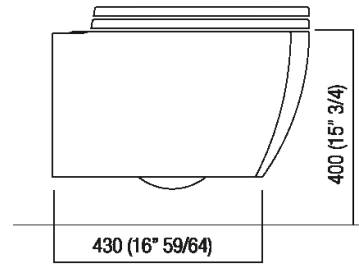

Rimless wall mounted WC complete with seat with soft-closing mechanism
 ACER0750WRRS_

Benedini Associati, 2019

Wall mounted WC with pure and simple shapes.

Finiture

Matt white

Glossy white

Materiali

Ceramic

Wall mounted rimless white ceramic flushdown bowl also available with matt exterior and matt seat. Suitable for jet flush action and flushometer valve, suitable for recessed or external cistern; complete with polyester seat, with soft-closing mechanism with quick release. To be used with Geberit built-in cisterns: Combifix and Duofix mod. Sigma 8 and Sigma 12. Fixing kit included. It is mandatory to use the metal support bracket for built-in fixtures, AMET0315, or another compatible system.

Altezza:	31.5 cm	12" 13/32 inches
Larghezza:	36.5 cm	14" 3/8 inches
Peso:	24 kg	53 lbs
Profondità :	52.5 cm	20" 43/64 inches
Confezione:	46 x 65 x 44 cm	18" 1/8 x 25" 5/8 x 17" 3/8 inches
Peso della confezione:	29 kg	64 lbs

Main dimensions

Installation notes

*h.consigliata / advised h.