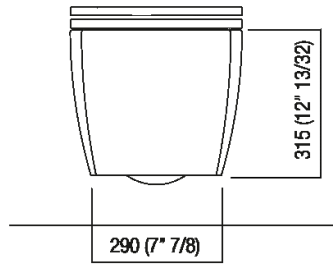

Rimless wall mounted WC complete with seat with soft-closing mechanism
 ACER0750WRRS_

Benedini Associati, 2019

Wall mounted WC with pure and simple shapes.

Finiture

Matt white

Glossy white

Materiali

Ceramic

Wall mounted rimless white ceramic flushdown bowl also available with matt exterior and matt seat. Suitable for jet flush action and flushometer valve, suitable for recessed or external cistern; complete with polyester seat, with soft-closing mechanism with quick release. To be used with Geberit built-in cisterns: Combifix and Duofix mod. Sigma 8 and Sigma 12. Fixing kit included. It is mandatory to use the metal support bracket for built-in fixtures, AMET0315, or another compatible system.

Altezza:	31.5 cm	12" 13/32 inches
Larghezza:	36.5 cm	14" 3/8 inches
Peso:	24 kg	53 lbs
Profondità :	52.5 cm	20" 43/64 inches
Confezione:	46 x 65 x 44 cm	18" 1/8 x 25" 5/8 x 17" 3/8 inches
Peso della confezione:	29 kg	64 lbs

Main dimensions

Installation notes

*h.consigliata / advised h.