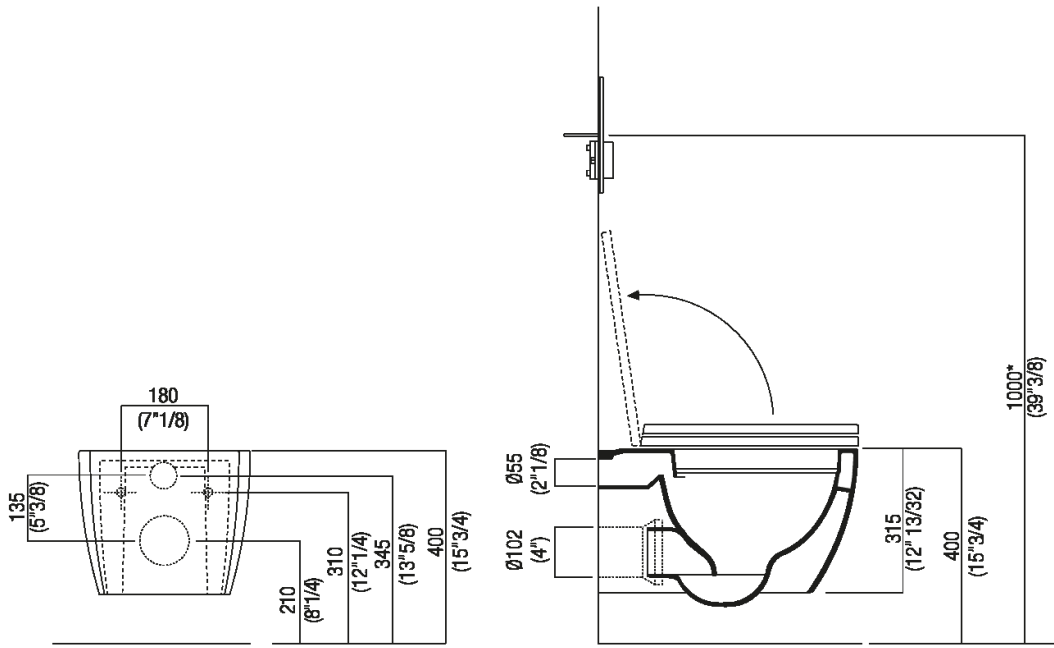

Wall mounted rimless white ceramic flushdown bowl also available with matt exterior and matt seat. Suitable for jet flush action and flushometer valve, suitable for recessed or external cistern; complete with polyester seat, with soft-closing mechanism with quick release. To be used with Geberit built-in cisterns: Combifix and Duofix mod. Sigma 8 and Sigma 12. Fixing kit included. It is mandatory to use the metal support bracket for built-in fixtures, AMET0315, or another compatible system.

Altezza:	31.5 cm	12" 13/32 inches
Larghezza:	36.5 cm	14" 3/8 inches
Peso:	24 kg	53 lbs
Profondità :	52.5 cm	20" 43/64 inches
Confezione:	46 x 65 x 44 cm	18" 1/8 x 25" 5/8 x 17" 3/8 inches
Peso della confezione:	29 kg	64 lbs

Main dimensions

Installation notes

*h.consigliata / advised h.