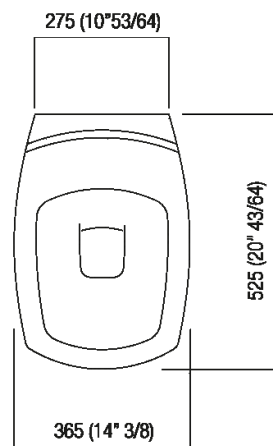

Rimless wall mounted WC complete with seat with soft-closing mechanism
 ACER0750WRRS_

Benedini Associati, 2019

Wall mounted WC with pure and simple shapes.

Finiture

Matt white

Glossy white

Materiali

Ceramic

Wall mounted rimless white ceramic flushdown bowl also available with matt exterior and matt seat. Suitable for jet flush action and flushometer valve, suitable for recessed or external cistern; complete with polyester seat, with soft-closing mechanism with quick release. To be used with Geberit built-in cisterns: Combifix and Duofix mod. Sigma 8 and Sigma 12. Fixing kit included. It is mandatory to use the metal support bracket for built-in fixtures, AMET0315, or another compatible system.

Altezza:	31.5 cm	12" 13/32 inches
Larghezza:	36.5 cm	14" 3/8 inches
Peso:	24 kg	53 lbs
Profondità :	52.5 cm	20" 43/64 inches
Confezione:	46 x 65 x 44 cm	18" 1/8 x 25" 5/8 x 17" 3/8 inches
Peso della confezione:	29 kg	64 lbs

Main dimensions

Installation notes

*h.consigliata / advised h.