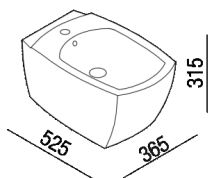

Wall mounted bidet
 ACER0750BSR_

Benedini Associati, 2019

Wall mounted bidet

Finiture

Matt white

Glossy white

Materiali

Ceramic

White wall mounted ceramic bidet also available with matt exterior, with tap hole; with overflow hole complete with polished stainless-steel collar and fixing kit. Designed to take waste .MET0346P or .MET0562. Floor (while stocks last) and wall mounted models. A recessed metal support AMET0315 or another compatible system is mandatory.

Altezza:	31.5 cm	12" 13/32 inches
Larghezza:	36.5 cm	14" 3/8 inches
Peso:	21 kg	46 lbs
Profondità :	52.5 cm	20" 43/64 inches
Capacità:	9 l	2 gal
Confezione:	46 x 65 x 44 cm	18"1/8 x 25"5/8 x 17"3/8 inches
Peso della confezione:	26 kg	57 lbs

Main dimensions

Installation notes