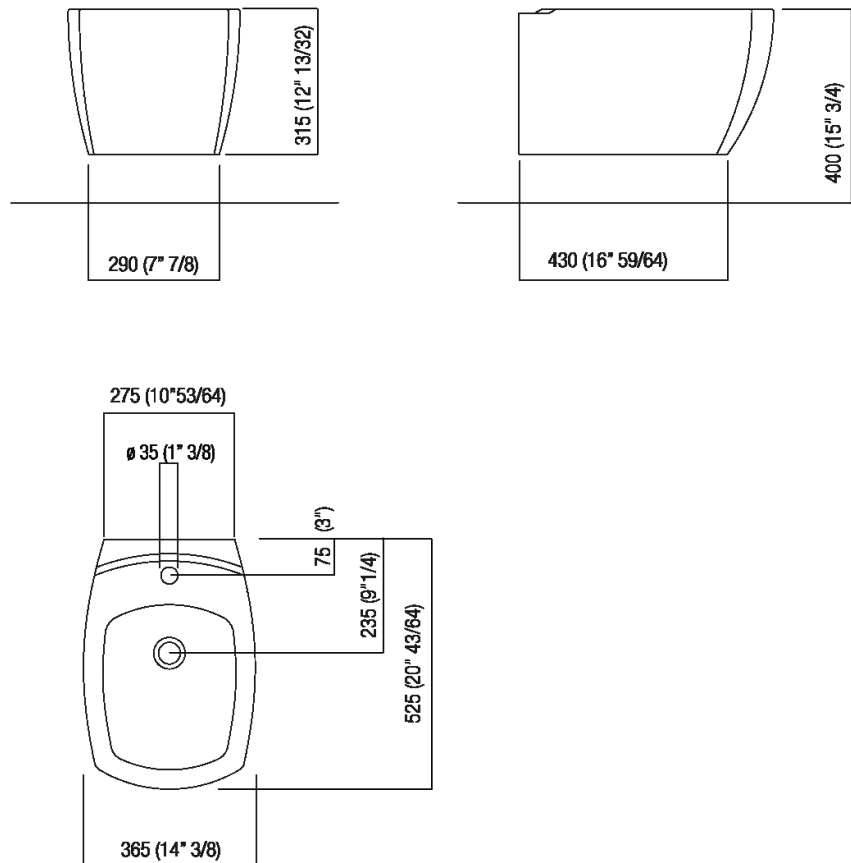

Wall mounted bidet
 ACER0750BSR_

Benedini Associati, 2019

Wall mounted bidet

Finiture

Matt white

Glossy white

Materiali

Ceramic

White wall mounted ceramic bidet also available with matt exterior, with tap hole; with overflow hole complete with polished stainless-steel collar and fixing kit. Designed to take waste .MET0346P or .MET0562. Floor (while stocks last) and wall mounted models. A recessed metal support AMET0315 or another compatible system is mandatory.

Altezza:	31.5 cm	12" 13/32 inches
Larghezza:	36.5 cm	14" 3/8 inches
Peso:	21 kg	46 lbs
Profondità :	52.5 cm	20" 43/64 inches
Capacità:	9 l	2 gal
Confezione:	46 x 65 x 44 cm	18"1/8 x 25"5/8 x 17"3/8 inches
Peso della confezione:	26 kg	57 lbs

Main dimensions

Installation notes