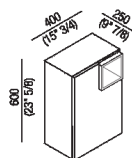

Storage unit with hinges on the left soap dish in the top corner
 AFXMO238042_

Benedini Associati, 2012

Wall-hung storage units with push-pull doors.

Wall mounted storage units with two shelves and push-pull opening mechanism, in MDF with covering in natural, brown or dark oak veneer or in reconstituted wood, teak finish or lacquered in white, light grey or dark grey; customized colours available on request (surcharge of 20%). Besides the version with blind door a version with soap dish/shelf in white Solid surface incorporated in one of the four edges of the storage unit is available. Total depth 25 cm (9" 7/8).

Altezza:	60 cm	23" 5/8 inches
Larghezza:	40 cm	15" 3/4 inches
Peso:	17 kg	38 lbs
Profondità :	25 cm	9" 7/8 inches
Confezione:	44 x 31 x 66 cm	17" 3/8 x 12" 1/4 x 26" inches
Peso della confezione:	18.5 kg	41 lbs