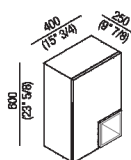

Storage unit with hinges on the left and soap dish in the bottom corner
 AFXMO240042_

Benedini Associati, 2012

Wall-hung storage units with push-pull doors.

Wall mounted storage units with two shelves and push-pull opening mechanism, in MDF with covering in natural, brown or dark oak veneer or in reconstituted wood, teak finish or lacquered in white, light grey or dark grey; customized colours available on request (surcharge of 20%). Besides the version with blind door a version with soap dish/shelf in white Solid surface incorporated in one of the four edges of the storage unit is available. Total depth 25 cm (9" 7/8).

Materiali

Wood

Altezza:	60 cm	23" 5/8 inches
Larghezza:	40 cm	15" 3/4 inches
Peso:	17 kg	38 lbs
Profondità :	25 cm	9" 7/8 inches
Confezione:	44 x 31 x 66 cm	17" 3/8 x 12" 1/4 x 26" inches
Peso della confezione:	18.5 kg	41 lbs