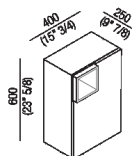

Storage unit with hinges on the right and soap dish in the top corner  
 AFXMO237042\_

Benedini Associati, 2012

Wall-hung storage units with push-pull doors.

Wall mounted storage units with two shelves and push-pull opening mechanism, in MDF with covering in natural, brown or dark oak veneer or in reconstituted wood, teak finish or lacquered in white, light grey or dark grey; customized colours available on request (surcharge of 20%). Besides the version with blind door a version with soap dish/shelf in white Solid surface incorporated in one of the four edges of the storage unit is available. Total depth 25 cm (9" 7/8).

Altezza:	60 cm	23" 5/8 inches
Larghezza:	40 cm	15" 3/4 inches
Peso:	17 kg	38 lbs
Profondità :	25 cm	9" 7/8 inches
Confezione:	44 x 31 x 66 cm	17" 3/8 x 12" 1/4 x 26" inches
Peso della confezione:	18.5 kg	41 lbs