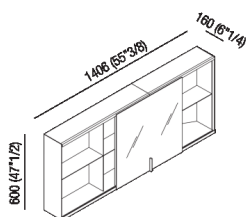

Mirror cabinet, width 140,6 cm (55" 3/8)  
 AMOB027H6014\_

Benedini Associati, 2002

Cabinet with sliding mirror.

Wall mounted mirror cabinet in birch plywood with finish in natural, brown or dark oak veneer or in reconstituted wood, teak finish. Dividers and handles in polished or satin finish stainless steel; mirror door 3 mm (1/8") thick with safety film. Fixing kit included. The mirror is fixed to the wall by means of screws and wall plugs. The indicated prices are for the satin finish version; for the polished finish version, add 16% and replace in the order code the final letters SP with A.

Altezza:	60 cm	23" 5/8 inches
Larghezza:	140.6 cm	55" 3/8 inches
Peso:	41.4 kg	91 lbs
Profondità :	16 cm	6" 1/4 inches
Confezione:	multiplo cm	multiple inches
Peso della confezione:	47 kg	104 lbs

**Finiture**