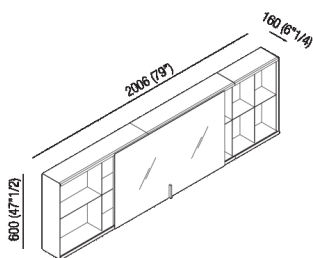

Mirror cabinet, width 200,6 cm (79")

AMOB027H6020_

Benedini Associati, 2002

Cabinet with sliding mirror.

Finiture

-  Natural oak
-  Brown oak
-  Dark oak
-  Reconstituted with teak finish
-  Polished
-  Satin finish

Materiali

-  Wood
-  Stainless steel

Wall mounted mirror cabinet in birch plywood with finish in natural, brown or dark oak veneer or in reconstituted wood, teak finish. Dividers and handles in polished or satin finish stainless steel; mirror door 3 mm (1/8") thick with safety film. Fixing kit included. The mirror is fixed to the wall by means of screws and wall plugs. The indicated prices are for the satin finish version; for the polished finish version, add 16% and replace in the order code the final letters SP with A.

Altezza:	60 cm	23" 5/8 inches
Larghezza:	200.6 cm	79" inches
Peso:	61 kg	133 lbs
Profondità :	160 cm	6" 1/4 inches
Confezione:	multiplo cm	multiple inches
Peso della confezione:	68 kg	151 lbs

Main dimensions