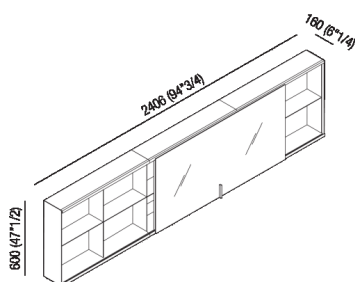

Mirror cabinet, width 240,6 cm (94" 3/4)  
 AMOB027H6024\_

Benedini Associati, 2002

Cabinet with sliding mirror.

Wall mounted mirror cabinet in birch plywood with finish in natural, brown or dark oak veneer or in reconstituted wood, teak finish. Dividers and handles in polished or satin finish stainless steel; mirror door 3 mm (1/8") thick with safety film. Fixing kit included. The mirror is fixed to the wall by means of screws and wall plugs. The indicated prices are for the satin finish version; for the polished finish version, add 16% and replace in the order code the final letters SP with A.

**Finiture**

-  Natural oak
-  Brown oak
-  Dark oak
-  Reconstituted with teak finish
-  Polished
-  Satin finish

**Materiali**

-  Wood
-  Stainless steel

Altezza:	60 cm	23" 5/8 inches
Larghezza:	240.6 cm	94" 3/4 inches
Peso:	70.4 kg	153 lbs
Profondità :	16 cm	6" 1/4 inches
Confezione:	multiplo cm	multiple inches
Peso della confezione:	76 kg	169 lbs

Main dimensions