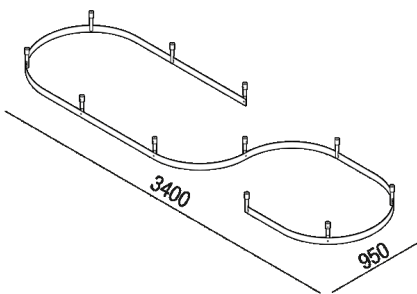

Band of 750 cm (295" 1/4) length and 11 brackets for open configuration
 ADOC0367A

RD Agape, 2007

Shower curtain support system

Support system for shower curtains made with a stainless steel band with external polished finish and internal satin finish, fastened to the ceiling with cylindrical brackets in polished stainless steel. Various lengths are available, multiples of 75 cm - 29” 1/2 (+ 2cm, 3/4” at the end), which make it possible to create several different open and closed configurations. A bracket is required at 75 cm (29” 1/2) intervals.

Lunghezza: 750 cm 295" 1/4 inches

Finiture

Polished

Materiali

Stainless steel