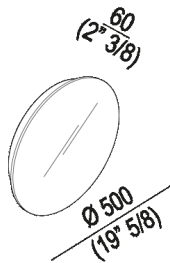

Round mirror with LED lighting  
 ABUC0178L

Fabio Bortolani, Ermanno Righi, 1997

Mirror supported by a wire cable with LED lighting.

Round wall mounted mirror with polished edge. Complete with fixing kit. The mirror is fixed to the wall by means of screws and wall plugs.

Diametro:	50 cm	19" 5/8 inches
Profondità :	6 cm	2" 3/8 inches

Note: 48W - 220V - CE - F

Main dimensions