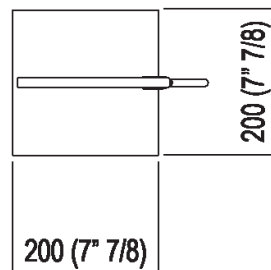

Brass

Circular double-sided mirror with one magnifying side, supported by flexible tubes, with chrome plated brass structure. Complete with fixing kit. It can be mounted on the wall or any horizontal surface and is also available with a base in white Carrara marble. The mirror ASPE012L is fixed to the wall with screws and wall plugs. To fix on a horizontal surface, fixings appropriate to the specific material should be used. Magnifying power: 2. Length of tubes: mm 500 (19" 3/4). Minimum order quantity: 3 pieces for any combination of item. For smaller quantities, add 20% surcharge.

Larghezza:	20 cm	7" 7/8 inches
Diametro:	21 cm	8" 1/4 inches
Profondità :	20 cm	7" 7/8 inches

Main dimensions

Main dimensions