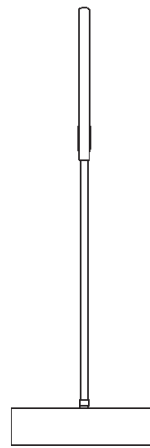

Free-standing mirror

ASPE012P

Benedini Associati, 1997

Finiture

White Carrara

Chrome

Materiali

Marble

Brass

Circular double-sided mirror with one magnifying side, supported by flexible tubes, with chrome plated brass structure. Complete with fixing kit. It can be mounted on the wall or any horizontal surface and is also available with a base in white Carrara marble. The mirror ASPE012L is fixed to the wall with screws and wall plugs. To fix on a horizontal surface, fixings appropriate to the specific material should be used. Magnifying power: 2. Length of tubes: mm 500 (19" 3/4). Minimum order quantity: 3 pieces for any combination of item. For smaller quantities, add 20% surcharge.

Larghezza:	20 cm	7" 7/8 inches
Diametro:	21 cm	8" 1/4 inches
Profondità :	20 cm	7" 7/8 inches

Main dimensions

Main dimensions