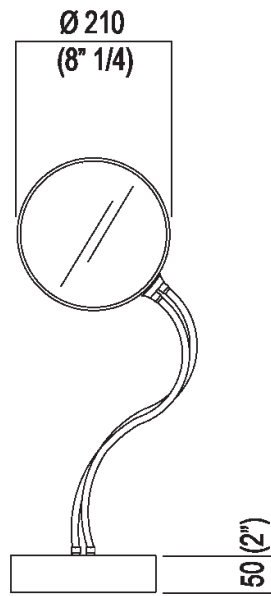

Brass

Circular double-sided mirror with one magnifying side, supported by flexible tubes, with chrome plated brass structure. Complete with fixing kit. It can be mounted on the wall or any horizontal surface and is also available with a base in white Carrara marble. The mirror ASPE012L is fixed to the wall with screws and wall plugs. To fix on a horizontal surface, fixings appropriate to the specific material should be used. Magnifying power: 2. Length of tubes: mm 500 (19" 3/4). Minimum order quantity: 3 pieces for any combination of item. For smaller quantities, add 20% surcharge.

Larghezza:	20 cm	7" 7/8 inches
Diametro:	21 cm	8" 1/4 inches
Profondità :	20 cm	7" 7/8 inches

Main dimensions

Main dimensions