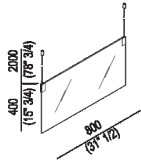

Mirror cm 80 (31" 1/2)

ASPE015

Benedini Associati, 2000

Ceiling suspended mirror.

Two-sided rectangular mirrors with polished edge, mm 3+3 (1/8"+1/8") thick, with safety film, suspended from the ceiling by means of stainless steel cables and supports. Complete with fixing kit. The mirrors are fixed to the ceiling by means of screws and wall plugs. Intermediate sizes are available to order.

Finiture

Polished

Materiali

Stainless steel

Altezza:	40 cm	15" 3/4 inches
Larghezza:	80 cm	31" 1/2 inches

Main dimensions