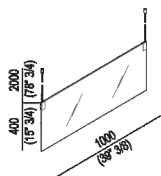

Mirror cm 100 (39" 7/8)
 ASPE023

Benedini Associati, 2000

Ceiling suspended mirror.

Two-sided rectangular mirrors with polished edge, mm 3+3 (1/8"+1/8") thick, with safety film, suspended from the ceiling by means of stainless steel cables and supports. Complete with fixing kit. The mirrors are fixed to the ceiling by means of screws and wall plugs. Intermediate sizes are available to order.

Altezza: 40 cm 15" 3/4 inches

Larghezza: 100 cm 39" 7/8 inches

Finiture

 Polished

Materiali

 Stainless steel

Main dimensions