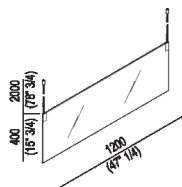

Mirror cm 120 (47" 1/4)

ASPE016

Benedini Associati, 2000

Ceiling suspended mirror.

Finiture

Polished

Materiali

Stainless steel

Two-sided rectangular mirrors with polished edge, mm 3+3 (1/8"+1/8") thick, with safety film, suspended from the ceiling by means of stainless steel cables and supports. Complete with fixing kit. The mirrors are fixed to the ceiling by means of screws and wall plugs. Intermediate sizes are available to order.

Altezza: 40 cm 15" 3/4 inches

Larghezza: 120 cm 47" 1/4 inches

Main dimensions