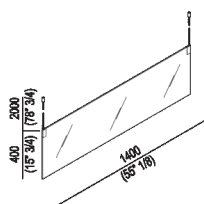

Mirror cm 140 (55" 1/8)  
 ASPE017

Benedini Associati, 2000

Ceiling suspended mirror.

Two-sided rectangular mirrors with polished edge, mm 3+3 (1/8"+1/8") thick, with safety film, suspended from the ceiling by means of stainless steel cables and supports. Complete with fixing kit. The mirrors are fixed to the ceiling by means of screws and wall plugs. Intermediate sizes are available to order.

Altezza:	40 cm	15" 3/4 inches
Larghezza:	140 cm	55" 1/8 inches

**Finiture**

Polished

**Materiali**

Stainless steel

Main dimensions