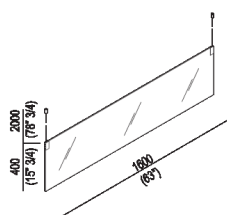

Mirror cm 160 (63")

ASPE018

Benedini Associati, 2000

Ceiling suspended mirror.

**Finiture**

Polished

**Materiali**

Stainless steel

Two-sided rectangular mirrors with polished edge, mm 3+3 (1/8"+1/8") thick, with safety film, suspended from the ceiling by means of stainless steel cables and supports. Complete with fixing kit. The mirrors are fixed to the ceiling by means of screws and wall plugs. Intermediate sizes are available to order.

Altezza: 40 cm 15" 3/4 inches

Larghezza: 160 cm 63" inches

Main dimensions