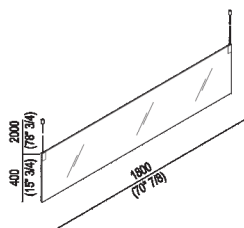

Mirror cm 180 (70" 7/8)

ASPE019

Benedini Associati, 2000

Ceiling suspended mirror.

Finiture

Polished

Materiali

Stainless steel

Two-sided rectangular mirror with polished edge, mm 3+3 (1/8"+1/8") thick, with safety film, suspended from the ceiling by means of stainless steel cables and supports. Complete with fixing kit. The mirror is fixed to the ceiling by means of screws and wall plugs. Intermediate sizes are available to order.

Altezza: 40 cm 15" 3/4 inches

Larghezza: 180 cm 70" 7/8 inches

Main dimensions