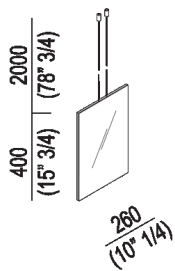

Mirror
AMIN0302

Benedini Associati, 2000

Ceiling suspended mirror.

Finiture

Polished

Materiali

Stainless steel

Rectangular mirror with polished edge, and back panel in white Solid surface, with safety film, suspended from the ceiling by means of stainless steel cables and supports. Complete with fixing kit. The mirror is fixed to the ceiling by means of screws and wall plugs.

Altezza: 40 cm 15" 3/4 inches

Larghezza: 26 cm 10" 1/4 inches

Main dimensions