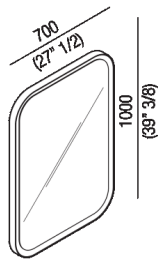

Rectangular mirror with painted frame, with internal LED lighting
 AMEM863_L

Benedini Associati, 2010

Mirror framed with light.

Finiture

-  White painted
-  Black lacquered

Materiali

-  MDF

Rectangular mirror with white or black lacquered frame with internal LED lighting. Mirror is fixed to the wall by means of screws and wall plugs in horizontal or vertical position.

Altezza:	100 cm	39" 3/8 inches
Larghezza:	70 cm	27" 1/2 inches
Profondità :	4 cm	1" 37/64 inches

Note: 56W - 110V - CE - F

Main dimensions