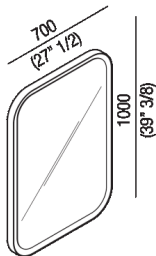

Rectangular mirror with white painted frame,
 without internal LED lighting
 AMEM863_

Benedini Associati, 2010

<p>Circular, square or rectangular mirror
 available with or without frame.</p><p>
 </p>

Finiture

-  White painted
-  Black lacquered

Materiali

-  MDF

Rectangular mirror with white lacquered frame without lighting system. Mirror is fixed to the wall by means of screws and wall plugs in horizontal or vertical position.

Altezza:	100 cm	39" 3/8 inches
Larghezza:	70 cm	27" 1/2 inches
Profondità :	4 cm	1" 37/64 inches

Main dimensions