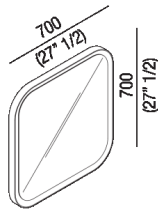

Square mirror with painted frame, with
 internal LED lighting
 AMEM865_L

Benedini Associati, 2010

Finiture

White painted

Black lacquered

Materiali

MDF

Square mirror with white or black lacquered frame with internal LED lighting. Mirror is fixed to the wall by means of screws and wall plugs.

Larghezza:	70 cm	27" 1/2 inches
Lunghezza:	70 cm	27" 1/2 inches
Profondità :	4 cm	1" 37/64 inches

Note: 44W - 220V - CE - F

Main dimensions