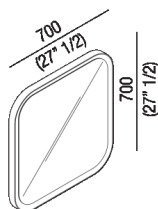

Square mirror with painted frame, without lighting system
 AMEM865_

Benedini Associati, 2010

Square mirror with white or black lacquered frame without light. Mirror is fixed to the wall by means of screws and wall plugs in horizontal or vertical position.

Larghezza: 70 cm 27" 1/2 inches

Lunghezza: 70 cm 27" 1/2 inches

Profondità : 4 cm 1" 37/64 inches

Finiture

White painted

Black lacquered

Materiali

MDF

Main dimensions