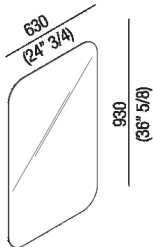

Rectangualr mirror without frame and without lighting system
AMEM863N

Benedini Associati, 2010

<p>Circular, square or rectangular mirror available with or without frame.</p><p></p>

Mirror without frame with polished edge and without lighting system. Mirror is fixed to the wall by means of screws and wall plugs in horizontal or vertical position.

Altezza:	93 cm	36" 5/8 inches
----------	-------	----------------

Larghezza:	63 cm	24" 3/4 inches
------------	-------	----------------

Main dimensions