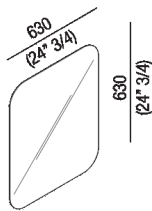

---

Square mirror without frame and lighting system  
AMEM865N

Benedini Associati, 2010

---

Square mirror without frame with polished edge without lighting system. Mirror is fixed to the wall by means of screws and wall plugs in horizontal or vertical position.

---

|          |       |                |
|----------|-------|----------------|
| Altezza: | 63 cm | 24" 3/4 inches |
|----------|-------|----------------|

---

|            |       |                |
|------------|-------|----------------|
| Larghezza: | 63 cm | 24" 3/4 inches |
|------------|-------|----------------|

---

---

Main dimensions