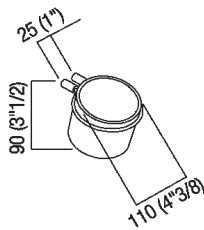

Wall mounted ceramic soap holder
 ABUC0160_

Fabio Bortolani, Ermanno Righi, 1997

Finiture

-  Glossy white
-  Mat black

Materiali

-  Ceramic

Accessories made from stainless steel cable sheathed in plastic, also used as supports for ceramic containers. Stainless steel fixings (polished inox, satin finished inox, mat white, mat black). Complete with fixing kit. Wall mounted accessories are fixed by means of screws and wall plugs.

Altezza: 9 cm 3" 1/2 inches

Larghezza: 11 cm 4" 3/8 inches

Note: Minimum order quantity: 8 pieces for any combination items (excluding mirrors). For smaller quantities, add 20% surcharge.

Main dimensions