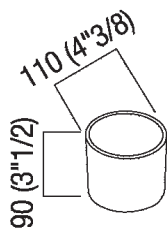

Countertop ceramic soap holder  
 ABUC0160S\_

Fabio Bortolani, Ermanno Righi, 1997

Accessories made from stainless steel cable sheathed in plastic, also used as supports for ceramic containers. Stainless steel fixings (polished inox, satin finished inox, mat white, mat black). Complete with fixing kit. Wall mounted accessories are fixed by means of screws and wall plugs.

Altezza: 9 cm 3" 1/2 inches

Larghezza: 11 cm 4" 3/8 inches

Note: Minimum order quantity: 8 pieces for any combination items (excluding mirrors). For smaller quantities, add 20% surcharge.

**Finiture**

Mat black

Glossy white

**Materiali**

Ceramic

---

Main dimensions