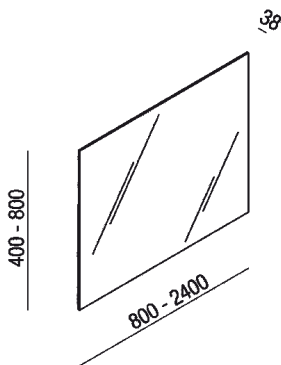

Mirror
ASPE_

RD Agape, 2012

Rectangular mirror with LED lighting and switch. Polished edge and safety film. Complete with fixing kit. The mirror is wall mounted by means of screws and wall plugs.

Profondit  : 3.8 cm 1" 1/2 inches

Note: Height: cm 40 / 120 Length: cm 35 / 240 Nudo LED is also available in a 110V version; simply add the letter U at the end of the code. The value of the mirrors is not compromised. Further to below listed measurements, customized sizes are possible, to be quoted separately.

Main dimensions