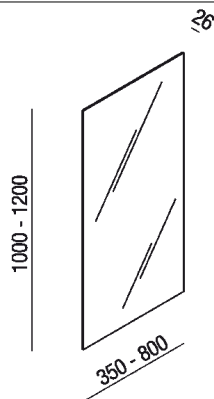

Vertical mirror

ASPE\_V

RD Agape, 2006

Rectangular mirror without frame with polished edge and safety film. Complete with fixing kit. The mirror is wall mounted by means of screws and wall plugs. The Nudo and Nudo LED mirrors, even if they have different thicknesses, can be used adjacently to allow the creation of plays of light on the reflecting surface. It is sufficient to place a luminous side of Nudo Led alongside the Nudo mirror and indicate which side has to be protected by a white reflecting band (AELE001\_).

Profondità :                      2.6 cm                      1" 1/32 inches

Note: Height: cm 40 / 80 Length: cm 80 / 240 Customized sizes are possible, to be quoted separately.

Main dimensions