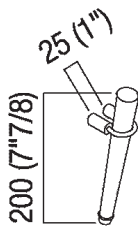

Altezza:	20 cm	7" 7/8 inches
----------	-------	---------------

Larghezza:	2.5 cm	1" inches
------------	--------	-----------

Note: Minimum order quantity: 8 pieces for any combination items (excluding mirrors). For smaller quantities, add 20% surcharge.

Finiture

- Glossy white
- Mat black

Materiali

- Ceramic

Main dimensions