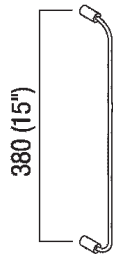

Multiple toilet roll holder

ABUC0173_

Fabio Bortolani, Ermanno Righi, 1997

Accessories made from stainless steel cable sheathed in plastic, also used as supports for ceramic containers. Stainless steel fixings (polished inox, satin finished inox, mat white, mat black). Complete with fixing kit. Wall mounted accessories are fixed by means of screws and wall plugs.

Altezza: 38 cm 15" inches

Note: Minimum order quantity: 8 pieces for any combination items (excluding mirrors). For smaller quantities, add 20% surcharge.

Main dimensions