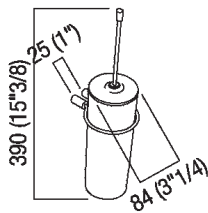

Wall mounted ceramic toilet brush holder
 ABUC0175_

Fabio Bortolani, Ermanno Righi, 1997

Accessories made from stainless steel cable sheathed in plastic, also used as supports for ceramic containers. Stainless steel fixings (polished inox, mat white, mat black). Complete with fixing kit. Wall mounted accessories are fixed by means of screws and wall plugs.

Finiture

Mat black

Glossy white

Materiali

Ceramic

Altezza: 39 cm 15" 3/8 inches

Larghezza: 8.4 cm 3" 1/4 inches

Note: Minimum order quantity: 8 pieces for any combination items (excluding mirrors). For smaller quantities, add 20% surcharge.

Main dimensions