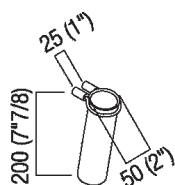

Altezza:	18 cm	7" 3/32 inches
----------	-------	----------------

Larghezza:	5 cm	2" inches
------------	------	-----------

Note: Minimum order quantity: 8 pieces for any combination items (excluding mirrors). For smaller quantities, add 20% surcharge.

**Finiture**

Transparent

**Materiali**

Crystal glass

Main dimensions