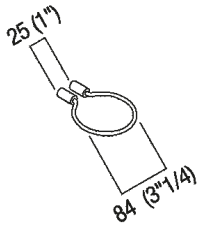

---

Towel holder  
ABUC0169\_

Fabio Bortolani, Ermanno Righi, 1997

---

Accessories made from stainless steel cable sheathed in plastic, also used as supports for ceramic containers. Stainless steel fixings (polished inox, satin finished inox, mat white, mat black). Complete with fixing kit. Wall mounted accessories are fixed by means of screws and wall plugs.

---

Larghezza:                      25 cm                      1" inches

Note: Minimum order quantity: 8 pieces for any combination items (excluding mirrors). For smaller quantities, add 20% surcharge.

---

Main dimensions