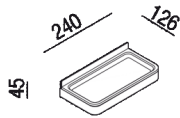

Shelf 24 cm
 AMEM852_

Benedini Associati, 2010

Materiali

-  Marble
-  Stainless steel
-  Cristalplant®
-  Brass

Stainless steel accessories with polished, brushed burnished finish or natural brushed brass, with nonvisible fixings, completed with white Cristalplant® elements or in white marble of Carrara or black Marquinia marble. Complete with fixing kit.

Altezza:	4.5 cm	1" 3/4 inches
Larghezza:	24 cm	9" 1/2 inches
Profondità :	12.6 cm	5" inches

Main dimensions - Cristalplant® version

Main dimensions - marble version