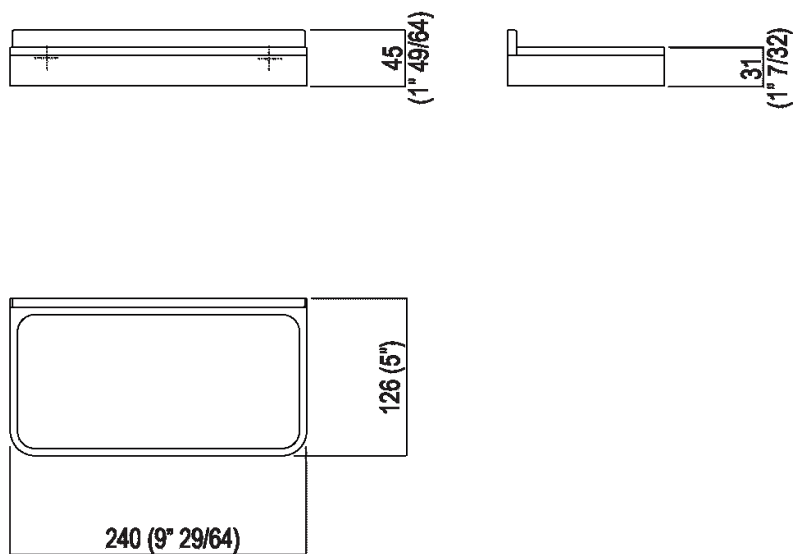

Shelf 24 cm
 AMEM852_

Benedini Associati, 2010

Materiali

-  Marble
-  Stainless steel
-  Cristalplant®
-  Brass

Stainless steel accessories with polished, brushed burnished finish or natural brushed brass, with nonvisible fixings, completed with white Cristalplant® elements or in white marble of Carrara or black Marquinia marble. Complete with fixing kit.

Altezza:	4.5 cm	1" 3/4 inches
Larghezza:	24 cm	9" 1/2 inches
Profondità :	12.6 cm	5" inches

Main dimensions - Cristalplant® version

Main dimensions - marble version