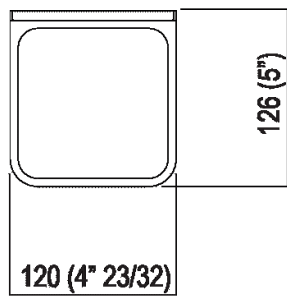

Altezza: 4.5 cm 1" 3/4 inches

Larghezza: 12 cm 4" 3/4 inches

Profondità : 12.6 cm 5" inches

#### Materiali

Marble

Stainless steel

Cristalplant®

Brass

---

Main dimensions - Cristalplant® version

---

Main dimensions - marble version