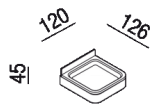

Shelf 12 cm

AMEM851\_

Benedini Associati, 2010

Stainless steel accessories with polished, brushed burnished finish or natural brushed brass, with nonvisible fixings, completed with white Cristalplant® elements or in white marble of Carrara or black Marquinia marble. Complete with fixing kit.

Altezza: 4.5 cm 1" 3/4 inches

Larghezza: 12 cm 4" 3/4 inches

Profondità : 12.6 cm 5" inches

Main dimensions - marble version