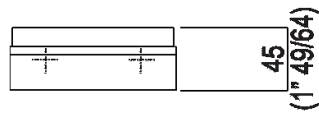

Altezza: 4.5 cm 1" 3/4 inches

Larghezza: 12 cm 4" 3/4 inches

Profondità : 12.6 cm 5" inches

#### Materiali

Marble

Stainless steel

Cristalplant®

Brass

---

Main dimensions - Cristalplant® version

---

Main dimensions - marble version