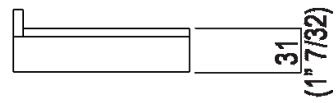

Altezza: 4.5 cm 1" 3/4 inches

Larghezza: 12 cm 4" 3/4 inches

Profondità : 12.6 cm 5" inches

#### Materiali

Marble

Stainless steel

Cristalplant®

Brass

---

Main dimensions - Cristalplant® version

---

Main dimensions - marble version