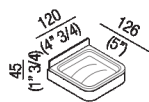

Altezza:	4.5 cm	1" 3/4 inches
Larghezza:	12 cm	4" 3/4 inches
Profondità :	12.6 cm	5" inches

Finiture

-  Polished
-  Natural brushed brass
-  Brushed burnished
-  White

Materiali

-  Stainless steel
-  Cristalplant®

Main dimensions