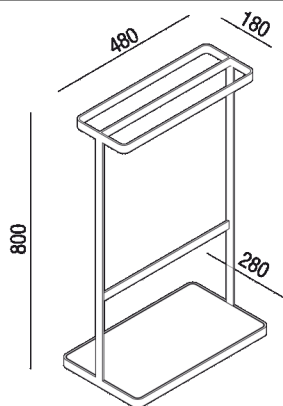

Floor standing towel holder

AMEM862_

Benedini Associati, 2010

Materiali

Marble

Cristalplant® biobased

Stainless steel

Stainless steel accessories with polished, brushed burnished finish or natural brushed brass, with nonvisible fixings, completed with white Cristalplant® elements or in white marble of Carrara or black Marquinia marble. Complete with fixing kit.

Altezza: 80 cm 31" 1/2 inches

Larghezza: 48 cm 18" 7/8 inches

Profondità : 28 cm 11" inches

Main dimensions