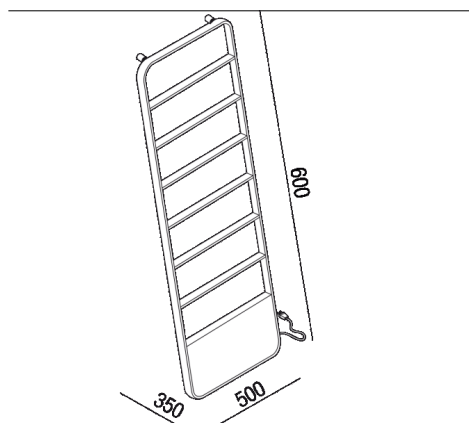

Self-regulating heated towel rack made from steel in polished chrome finish
 AMEM871_

Benedini Associati, 2010

Finiture

-  Polished
-  Black
-  White

Materiali

-  Stainless steel

Self-regulating heated towel rack made from steel in polished chrome finish (with white frontal panel) or painted white or black. Supplied with wall fixing kit. Not available for the US market.

Altezza:	160 cm	63" inches
Larghezza:	50 cm	19" 5/8 inches
Profondità :	35 cm	13" 3/4 inches

Note:

TECHNICAL DATA 300W (painted)
 - 230V 250W (chromed) -230V IP 66 cl 2 Maximum temperature
 55/60°C

Main dimensions