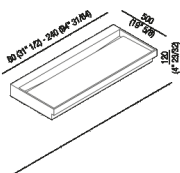

Self-bearing countertop in white Cristalplant® biobased without side panels
 AEVOB0_

Benedini Associati, 2011

The countertop in white Cristalplant® biobased is a large washbasin with single inclination; it can be rested on the storage units or with concealed wall fixings.

Finiture

White

Materiali

Cristalplant® biobased

The countertop in white Cristalplant® biobased is a large washbasin with single inclination towards the drain, positioned near to the wall and not visible. Evo-E2 can be rested on the storage units or with concealed wall fixings: the version with concealed wall fixings is ALWAYS without side panels, whereas the version to be rested on storage units is available without side panels for niche compositions or with side panels in the same finish as the top. Taps can be wall or top mounted. The countertop can be fitted with shelves that can be positioned freely all over its length. Each countertop has to be fitted with at least one shelf. The deviation from the storage units' modularity is absorbed by the buffer elements.

Altezza:	11.5 cm	4" 1/4 inches
Profondità :	50 cm	19" 5/8 inches

Note: L cm 80 / 240