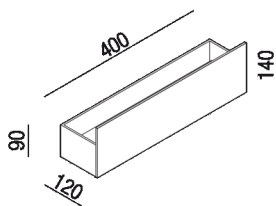

Shelf 40 cm

ASEN0921N

Gwenael Nicolas, Curiosity, 2008

Finiture

Black anodised

Materiali

Aluminium

Shelf made from brushed anodised aluminium in black to be matched with the range of taps with the same name.

Altezza:	14 cm	5" 1/2 inches
Larghezza:	40 cm	15" 3/4 inches
Profondità :	12 cm	4" 3/4 inches

Note: The natural anodising process does not guarantee that all products will have the same finish: slight colour differences cannot be considered reason for complaints. Due to their unique shape, we recommend that all wall-mounted accessories are fixed to a perfectly flat surface.

Main dimensions