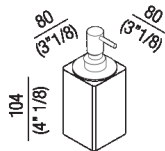

Countertop liquid soap dispenser (30 cl) with  
 steel spout  
 ACOM0633Z

Benedini Associati, 2007

**Finiture**

-  Polished
-  Satin finish

**Materiali**

-  Stainless steel
-  Cristalplant®

White Cristalplant® countertop accessories for the washbasin area (trays available also in marble). They can also be placed on the Surf trays, made in the same material or in marble.

Altezza:	10.4 cm	4" 1/8 inches
Larghezza:	8 cm	3" 1/8 inches
Profondità :	8 cm	3" 1/8 inches

Note: Minimum order quantity: 3 pieces for any combination of item; for smaller quantities, add 20% surcharge.

Main dimensions