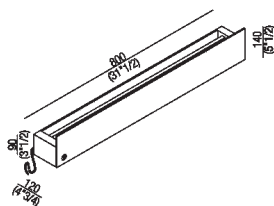

Self-regulating heated towel rack
 ASEN0976N

Gwenael Nicolas, Curiosity, 2008

Finiture

Black anodised

Materiali

Aluminium

Accessories made from brushed anodised aluminium in black to be matched with the range of taps with the same name. The natural anodising process does not guarantee that all products will have the same finish: slight colour differences cannot be considered reason for complaints. Due to their unique shape, we recommend that all wall-mounted accessories are fixed to a perfectly flat surface.

Altezza:	14 cm	5" 1/2 inches
Larghezza:	80 cm	31" 1/2 inches
Profondità :	12 cm	4" 3/4 inches

Note: TECHNICAL DATA 250W - 230V IP 66 cl 2 Maximum temperature 55/60° Not available for the US market

Main dimensions