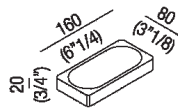

Countertop soap holder

ACOM0634Z

Benedini Associati, 2007