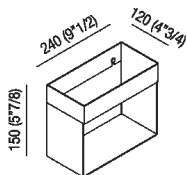

Altezza:	15 cm	5" 7/8 inches
Larghezza:	24 cm	9" 1/2 inches
Profondità :	12 cm	4" 3/4 inches

Note: Fixing kit included. Accessories are wall mounted by means of screws and wall anchors. Minimum order quantity: 4 pieces for any combination of item; for smaller quantities, add 20% surcharge.