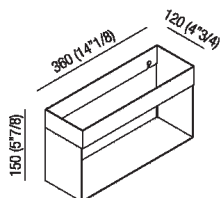

Altezza:	15 cm	5" 7/8 inches
Larghezza:	36 cm	14" 1/8 inches
Profondità :	12 cm	4" 3/4 inches

Note: Fixing kit included. Accessories are wall mounted by means of screws and wall anchors. Minimum order quantity: 4 pieces for any combination of item; for smaller quantities, add 20% surcharge.

Finiture

Polished

Satin finish

Materiali

Stainless steel

Main dimensions