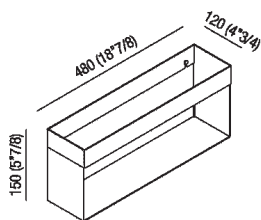

Altezza:	15 cm	5" 7/8 inches
Larghezza:	48 cm	18" 7/8 inches
Profondità :	12 cm	4" 3/4 inches

Note: Fixing kit included. Accessories are wall mounted by means of screws and wall anchors. Minimum order quantity: 4 pieces for any combination of item; for smaller quantities, add 20% surcharge.

Finiture

Polished

Satin finish

Materiali

Stainless steel

Main dimensions