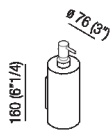

Wall mounted dispenser for liquid soap

A369224_

Benedini Associati, 2004

Finiture

Polished

Satin finish

Materiali

Stainless steel

Range of accessories and lights. Support elements in stainless steel with satin or polished finish, and elements in white Cristalplant®.

Altezza:	16 cm	6" 1/4 inches
Diametro:	7.6 cm	3" inches

Note: Fixing kit included. Accessories are wall mounted by means of screws and wall anchors. Minimum order quantity: 4 pieces for any combination of item; for smaller quantities, add 20% surcharge.

Main dimensions